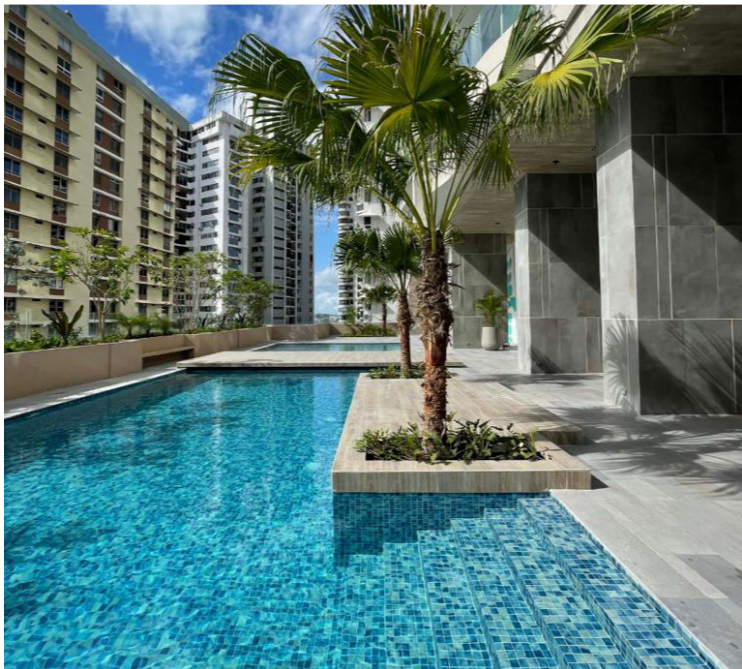

## THE TOWERS APARTMENTS

Project: The Towers Paitilla

Designer: Wilner & Wilner

Location: Paitilla, Panamá

Category: Swimming Pool

Mosaic: Penta Bluestone Blend, Penta Bali Stone

Matte & Custom Blend

RESIDENTIAL POOLS