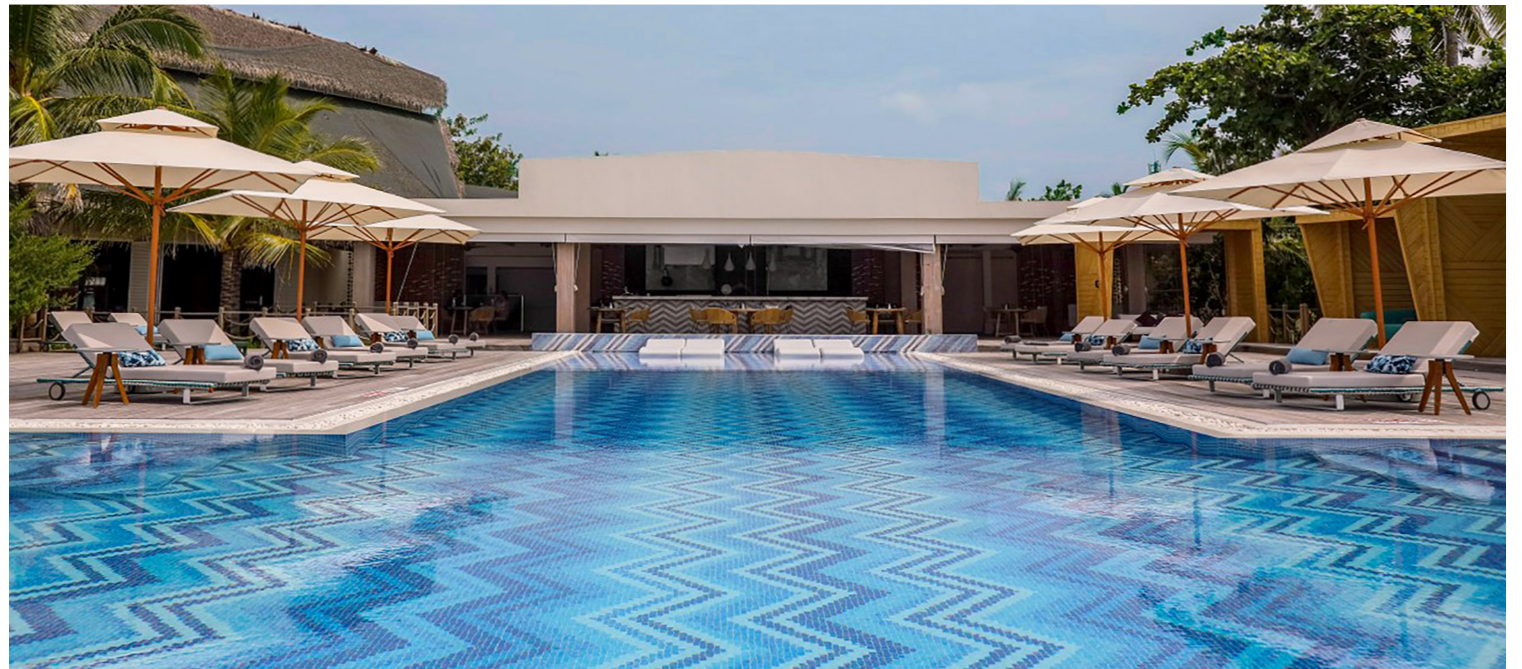

HOTEL & SPA

JW MARRIOTT MALDIVES

Project: JW Marriott Maldives

Location: Maldives

Category: Swimming Pool & Spa

Mosaic: Pixel Art