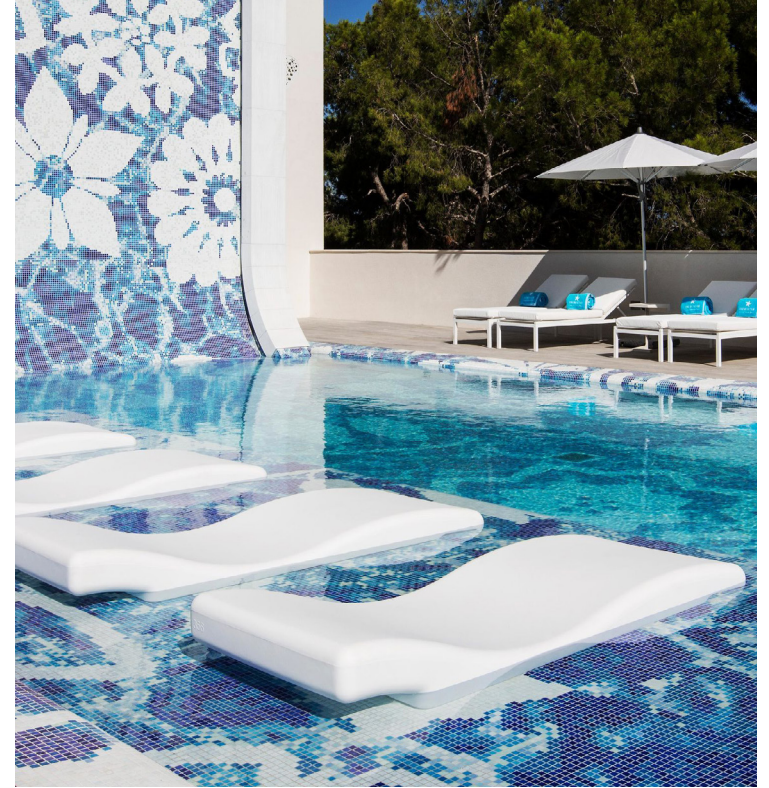

ONIX®

ONIX'S wide product range enables the conception of unique tailor made spaces for each project.

- Custom Products.
- Custom Designs.
- Custom Patterns.
- Pixel Art
- Digital Print.
- Artistic Mosaic.