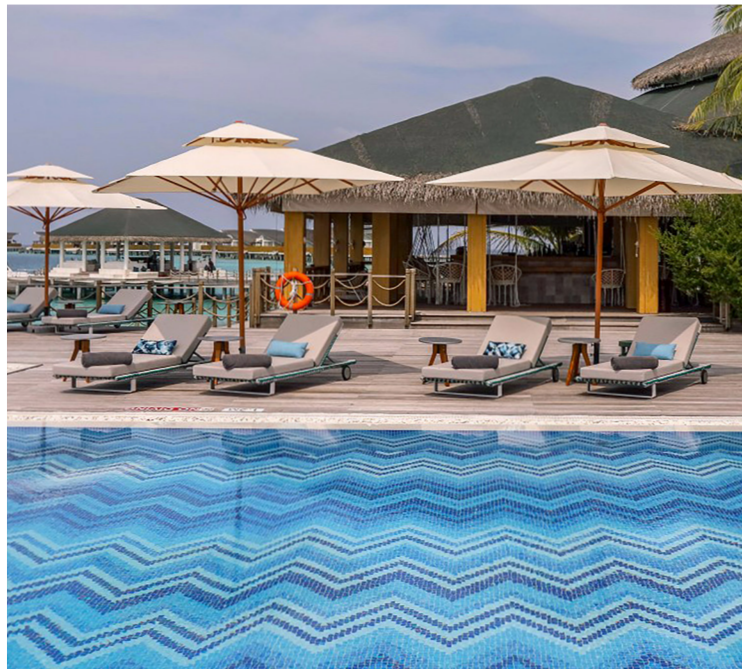

HOTEL & SPA

JW MARRIOTT MALDIVES

Project: JW Marriott Maldives

Location: Maldives

Category: Swimming Pool & Spa

Mosaic: Pixel Art