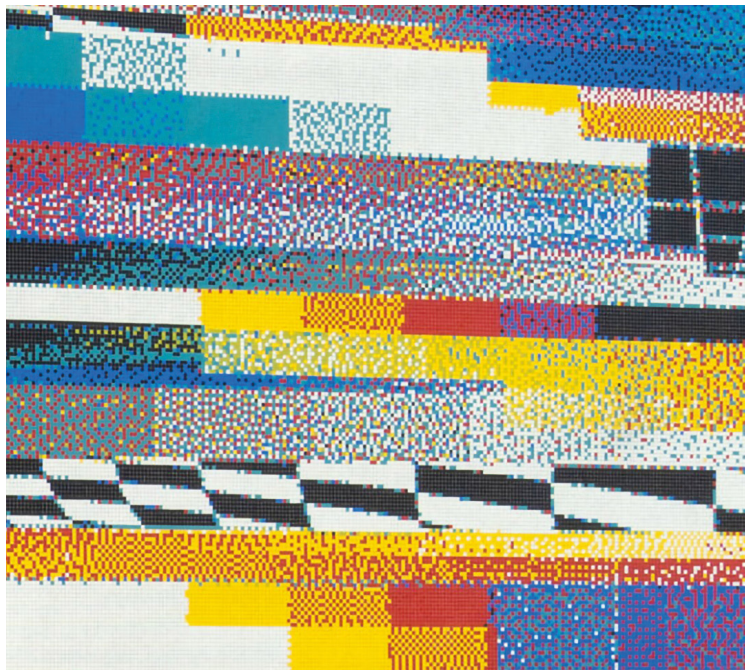

ARTISTIC PROJECT

CHROMADYNAMICA PANTONE UPV

Project: Chromadynamica Pantone UPV

Designer: Felipe Pantone

Location: Valencia, Spain

Category: Art

Mosaic: Special Mix