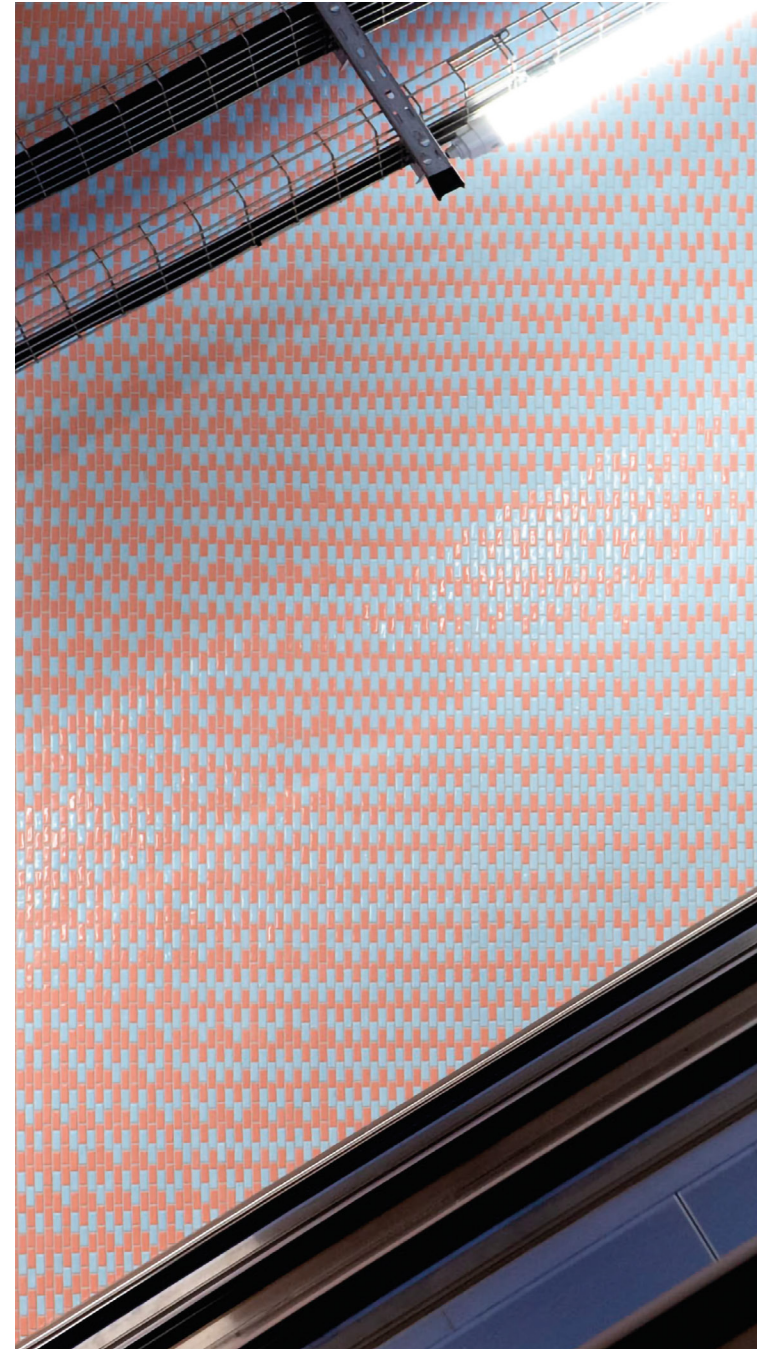

# CHARLES DE GAULLE - ÉTOILE

Project: Metro Station  
Designer: Studio Plastac  
Location: Paris, Francia  
Architecture: RATP  
Category: Art  
Mosaic: Custom Product