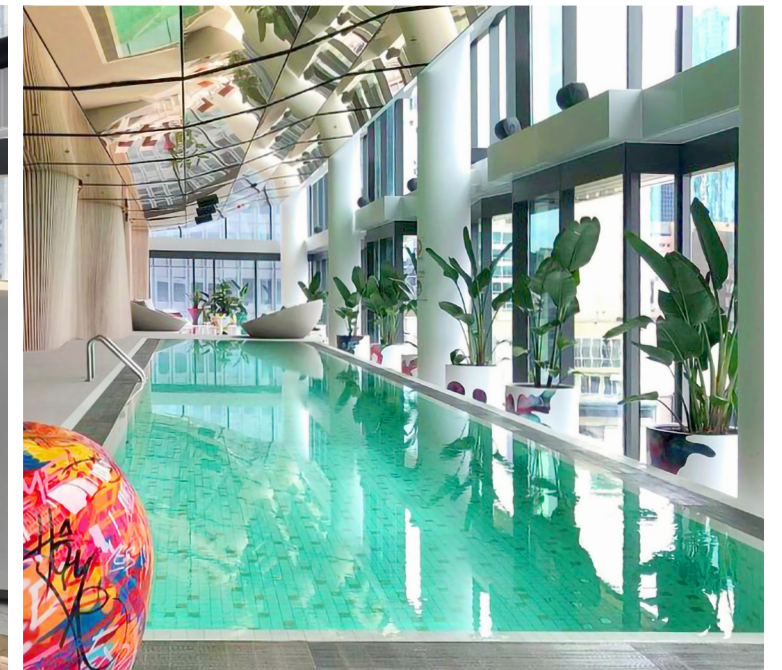

HOTEL & SPA

W-HOTEL MELBOURNE

Project: W-Hotel Melbourne

Designer: Hachem

Distributor: Earp Bros

Location: Melbourne, Australia

Category: Swimming Pool & Spa

Mosaic: Custom Blend