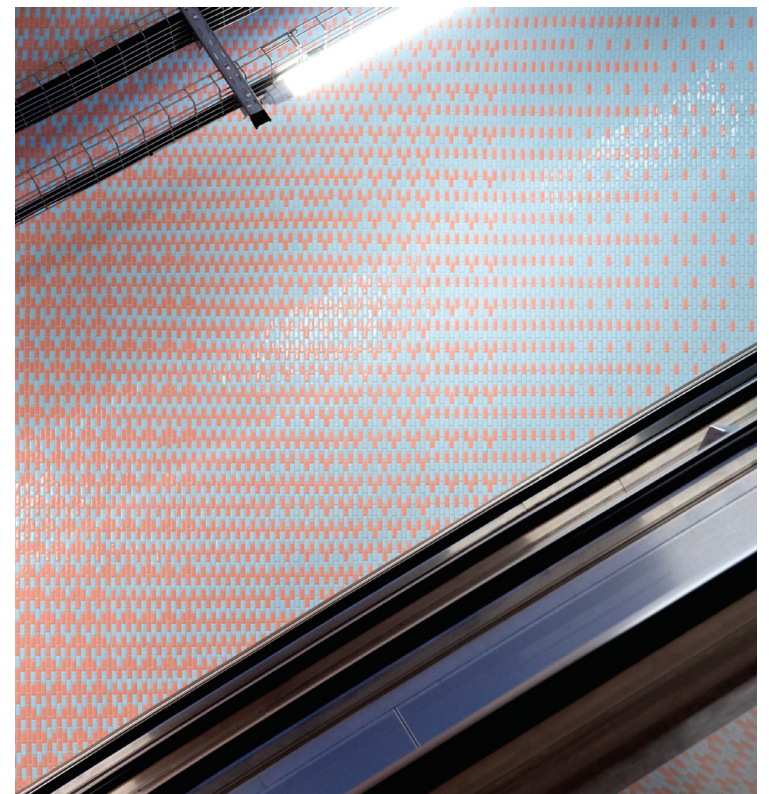

ONIX®

ONIX'S wide product range enables the conception of unique tailor made spaces for each project.

- Custom Products.
- Custom Designs.
- Custom Patterns.
- Pixel Art
- Digital Print.
- Artistic Mosaic.