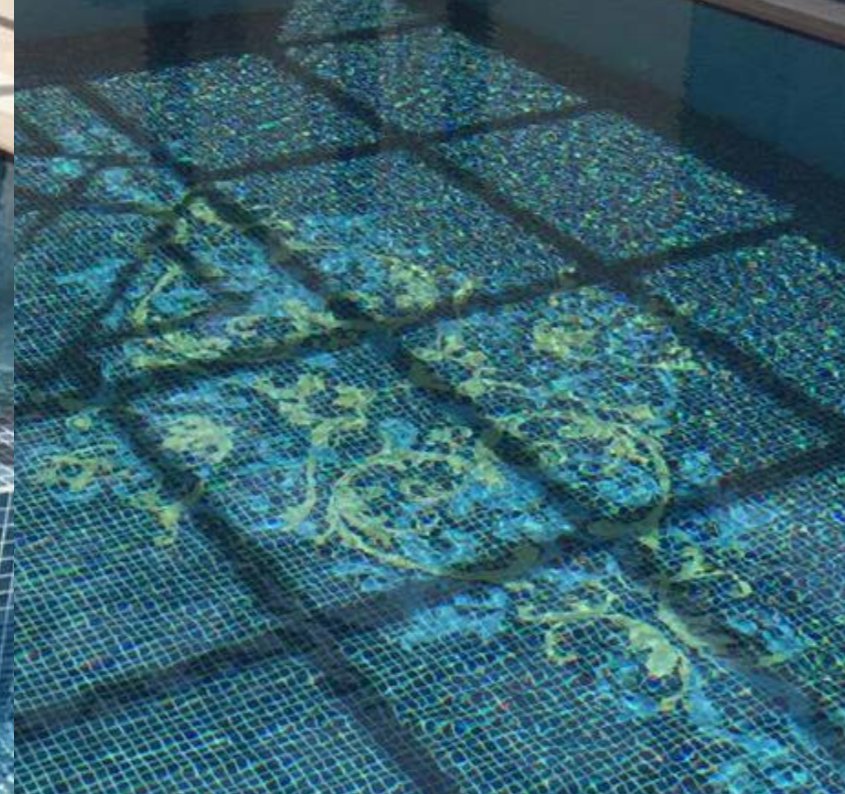

RESIDENTIAL POOLS

RESIDENTIAL BALI STONE

Project: Residential Bali Stone
Location: France & Sidney, Australia
Category: Swimming Pool
Mosaic: Bali Stone & Penta Bali Stone

RESIDENTIAL POOLS

RESIDENTIAL DUBAI