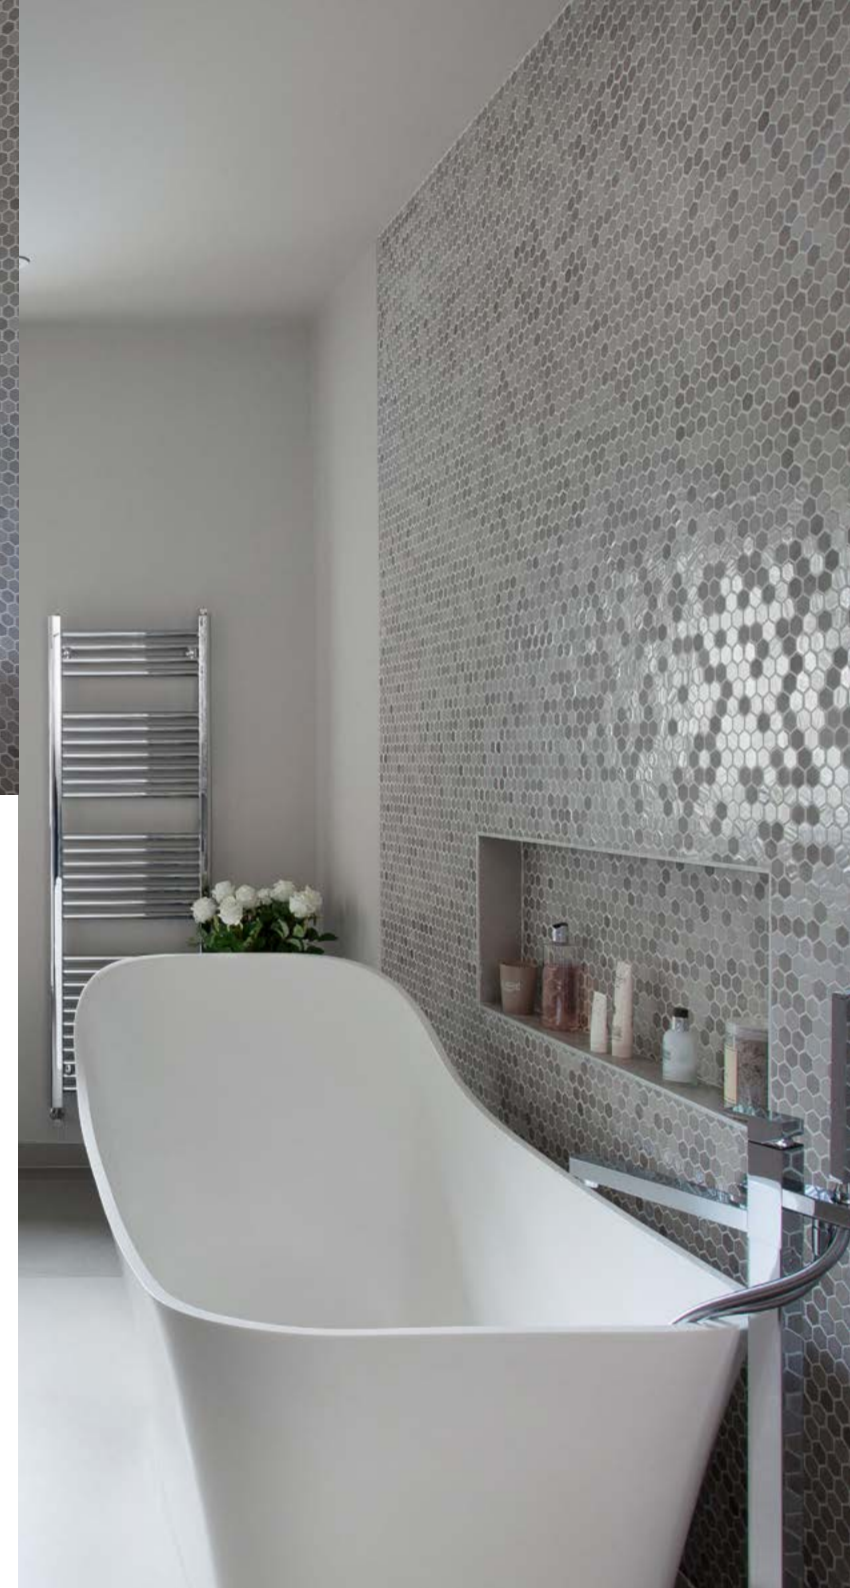

RESIDENTIAL PROJECTS

RESIDENTIAL CULTRA

Project: Cultra House
Designer: Simon Robinson
Location: Cultra, North Ireland
Category: Private House
Mosaic: Hex Blend Dun
& Hex Pattern 1