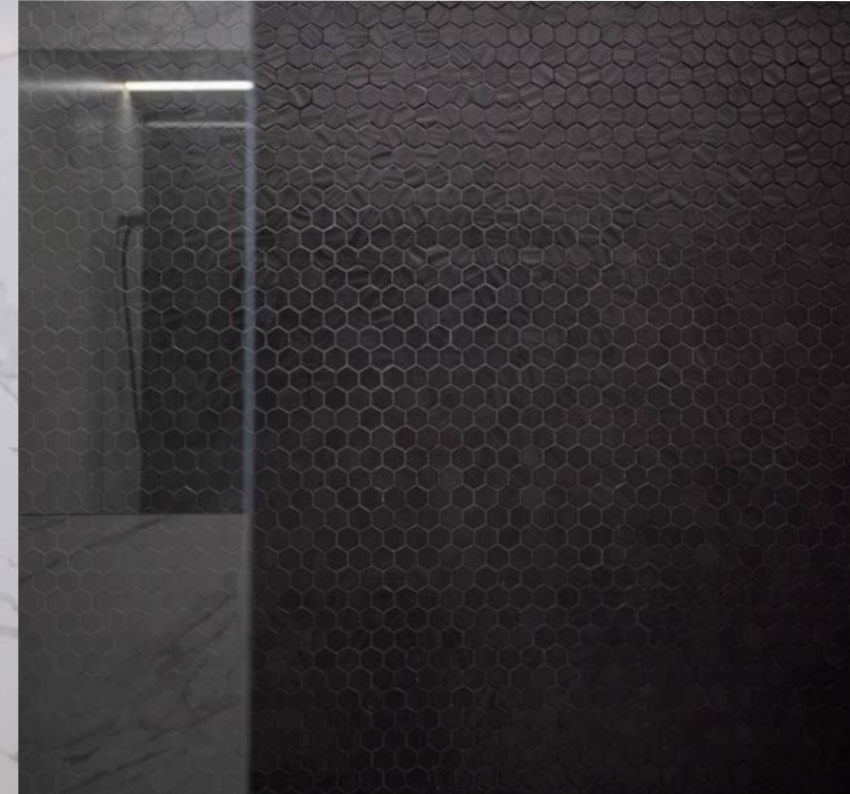

RESIDENTIAL PROJECTS

MIRROR PENTHOUSE

Project: Master Bathroom

Designer: Watt Architects

Location: Cluj-Napoca, Romania

Category: Private House

Mosaic: Hex Natureglass Black