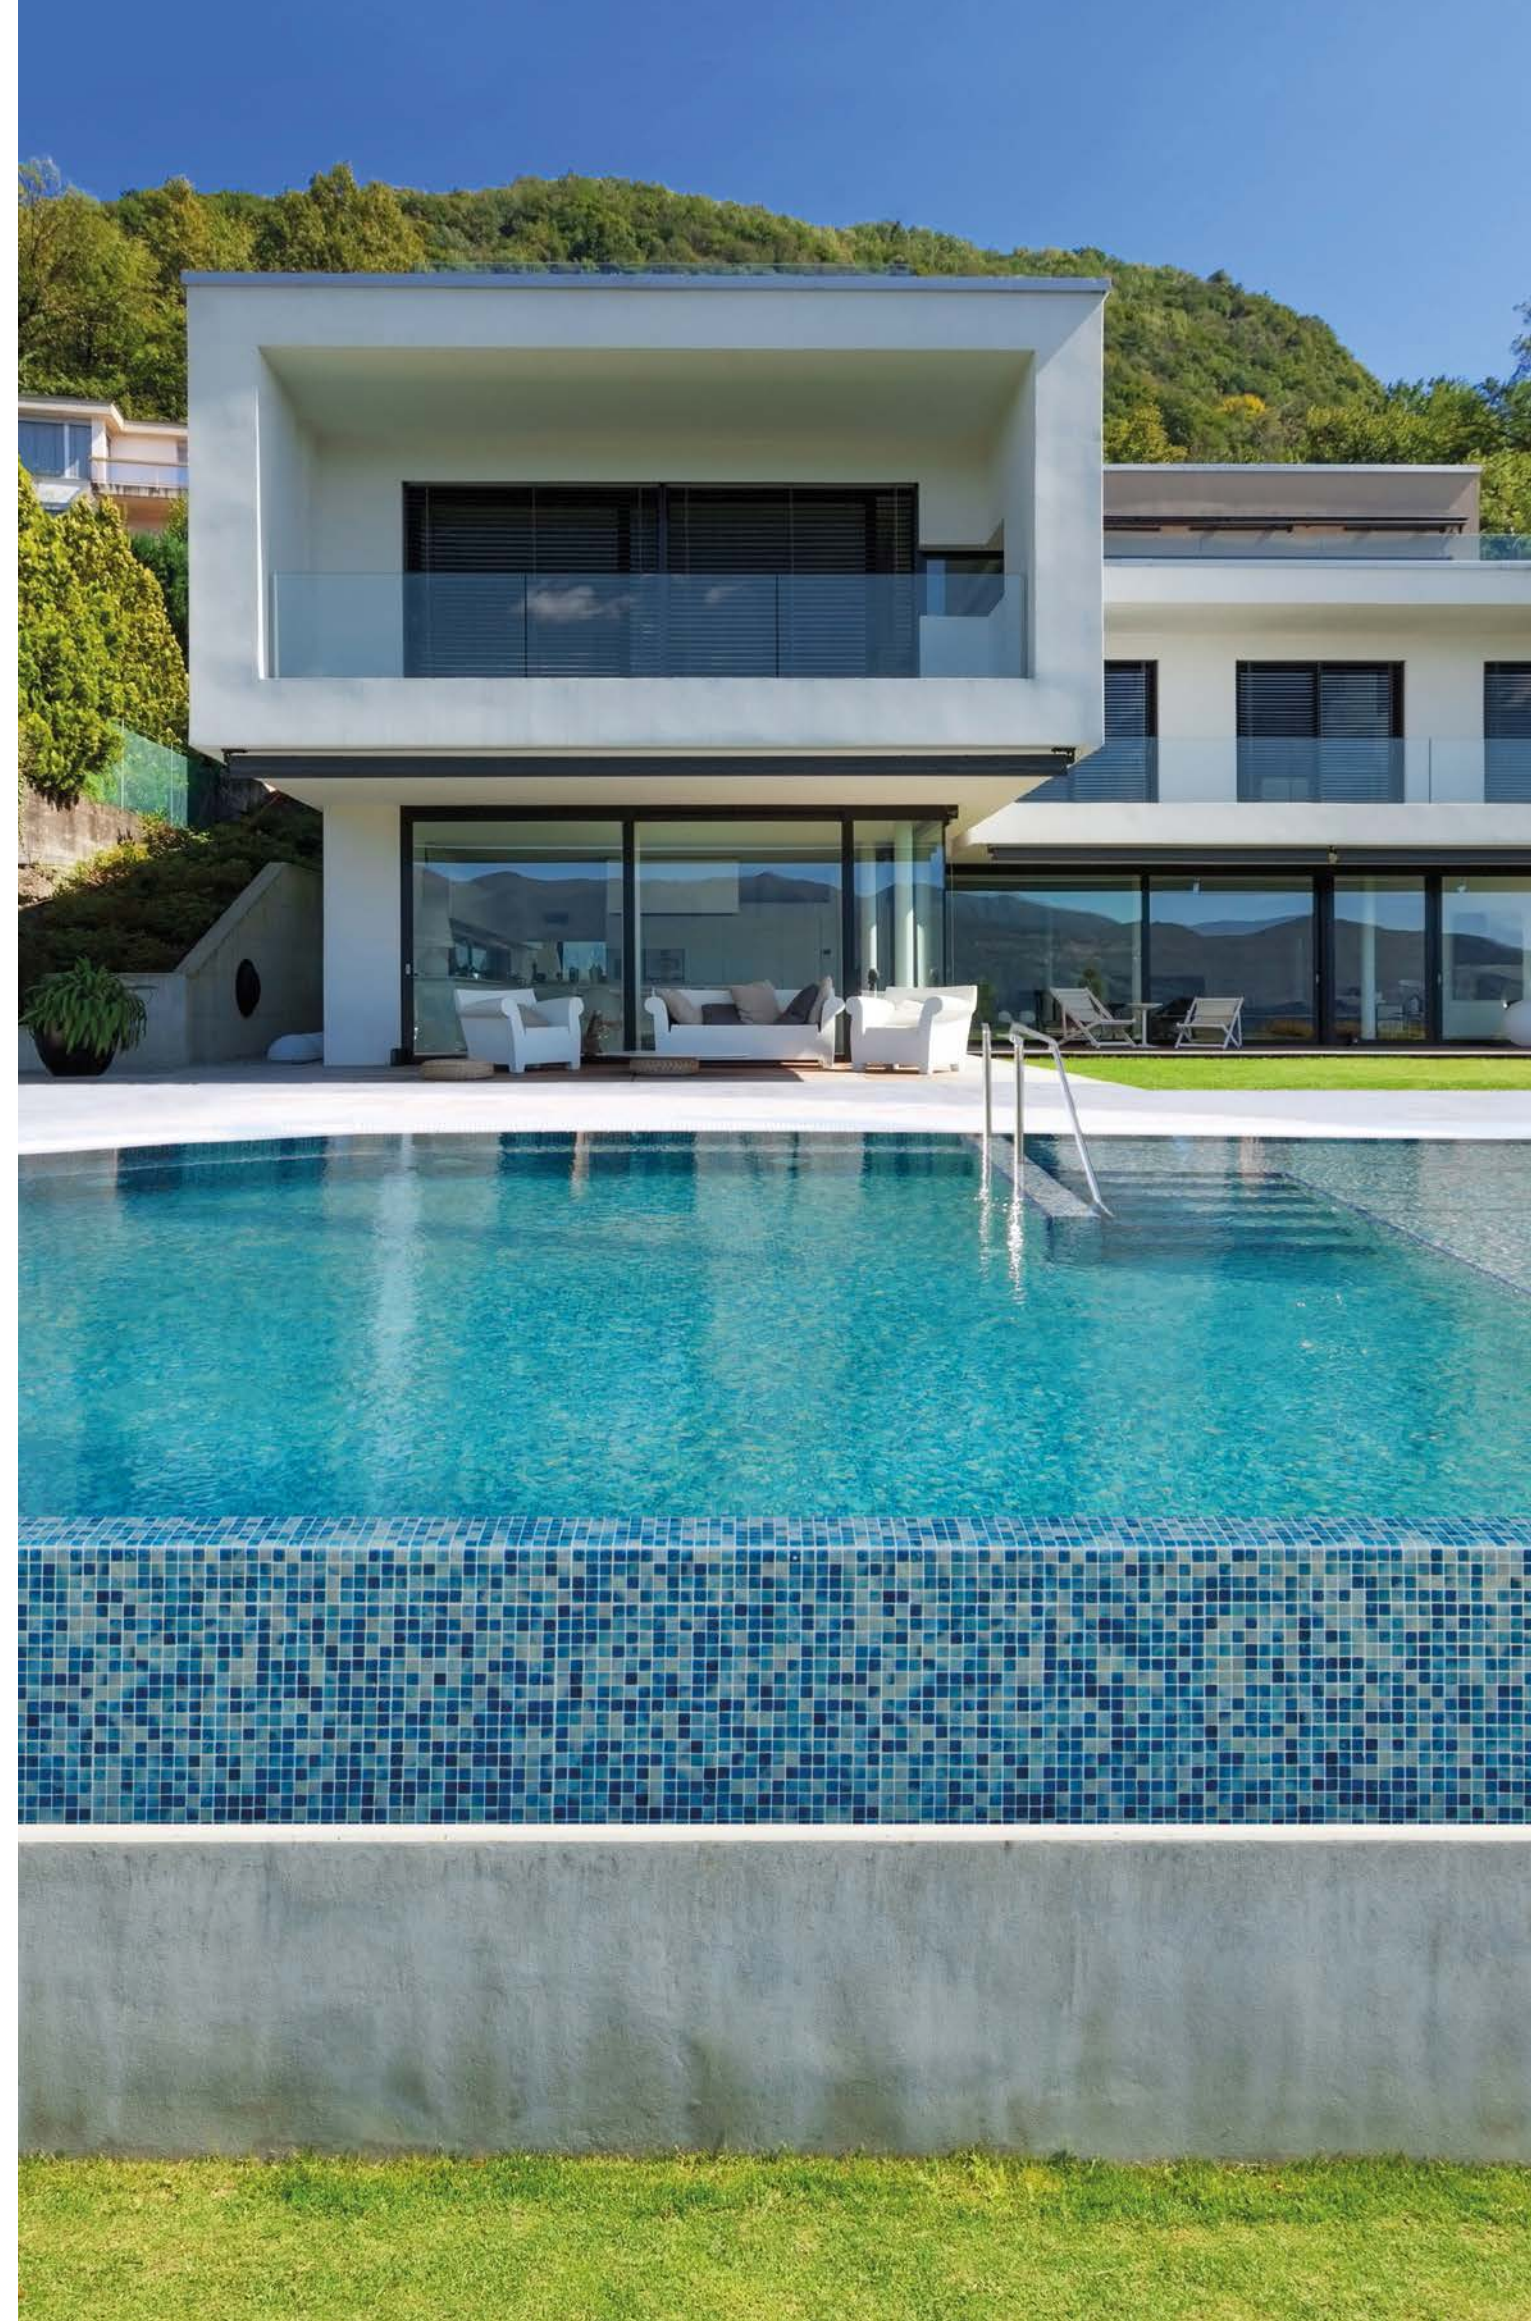

Private Villa | Bluestone Blend Matte.

*Tips for coloured grouting of Matte & Seda finish products.