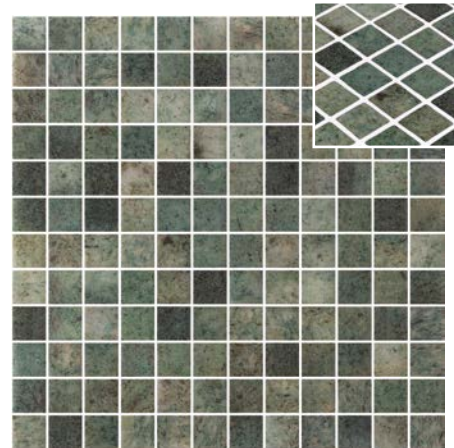

Private Villa | Black Rock Matte.

*Tips for coloured grouting of Matte & Seda finish products.

Vanguard Matte

*Arrecife Blue Matte
2003958 | 300

*Forest Blue Matte
2003960 | 300

*Moana Matte
2005336 | 270

*Bali Stone Matte
2005335 | 270