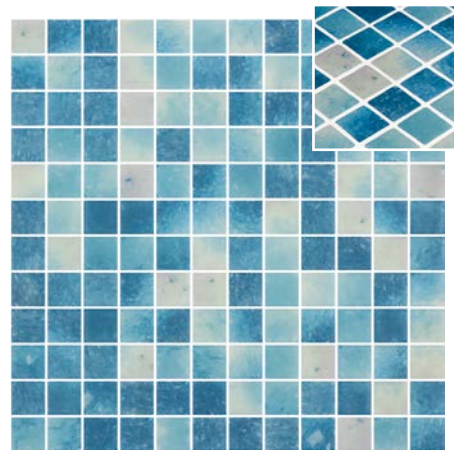

Private Villa | Black Rock Matte.

*Tips for coloured grouting of Matte & Seda finish products.

Vanguard Matte

*Arrecife Blue Matte
2003958 | 300

*Forest Blue Matte
2003960 | 300

*Moana Matte
2005336 | 270

*Bali Stone Matte
2005335 | 270