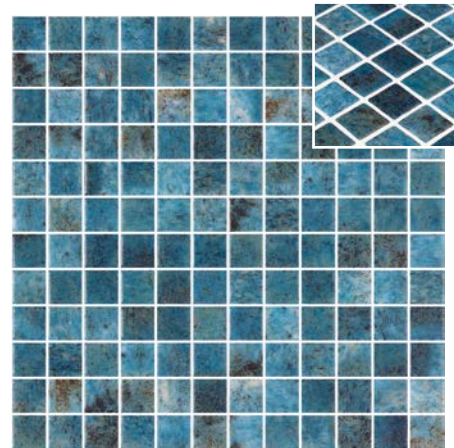

Private Villa | Black Rock Matte.

*Tips for coloured grouting of Matte & Seda finish products.

Vanguard Matte

*Arrecife Blue Matte
2003958 | 300

*Forest Blue Matte
2003960 | 300

*Moana Matte
2005336 | 270

*Bali Stone Matte
2005335 | 270