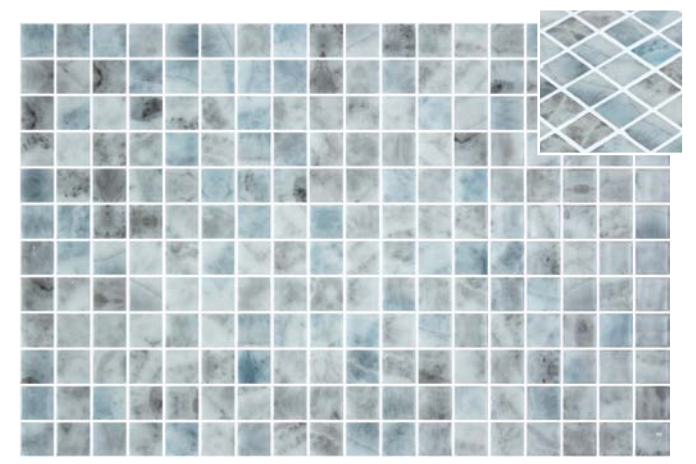

Private Villa | Natureglass White & Black Matte.

*Tips for coloured grouting of Matte & Seda finish products.

25x25 mm - 1"x1"
P7
m²
1

Vanguard

Arrecife Iridis Grey 2003511 | 330

Dasha 2005915 | 300

Nordic Stone 2004318 | 270