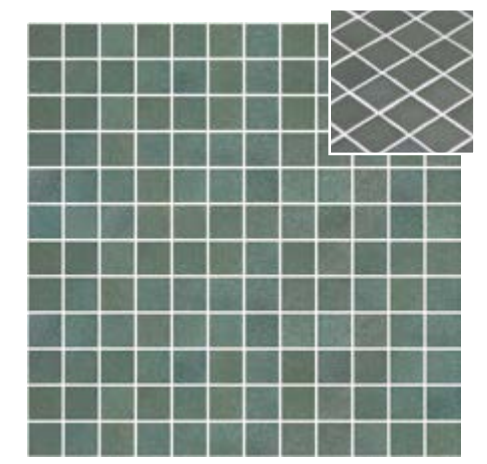

Stoneglass Gainsboro
2004315 | 330

Stoneglass Green
2004313 | 330

Stoneglass Light Brun
2004316 | 330

Stoneglass 25013
2001057 | 330

Stoneglass Ochre
2004311 | 330

Private Villa | Stoneglass Light Brun, Green & 25013.