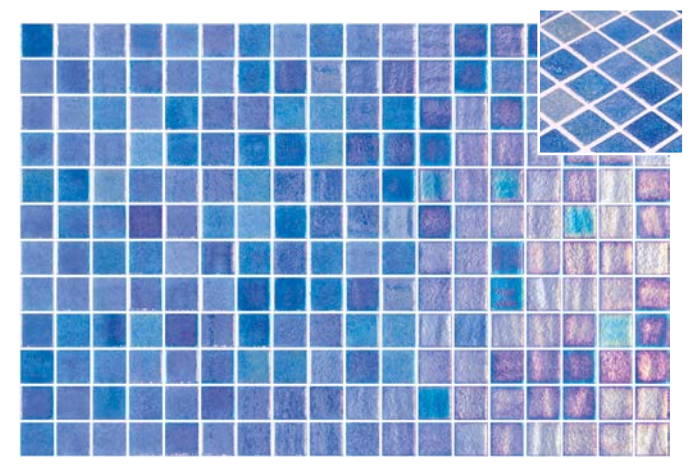

Opalescent Azul Cielo 2003634 | 300