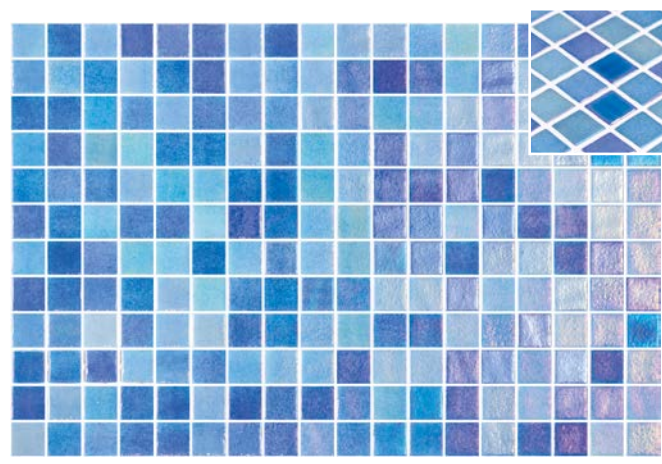

Opalescent Mix Azul 2003639 | 300