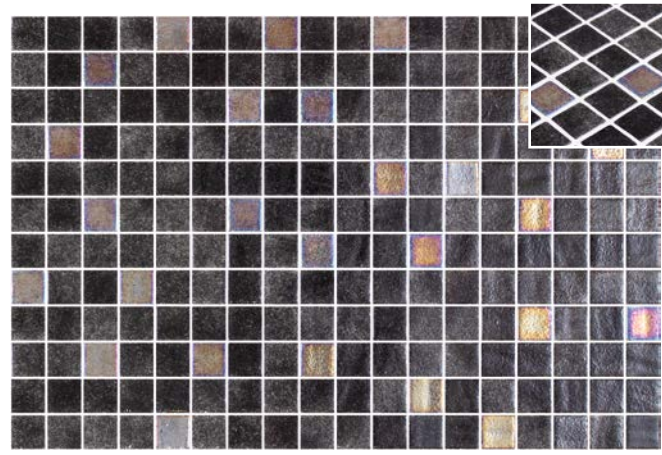

Opalescent

Opalite Negro 2004760 | 300