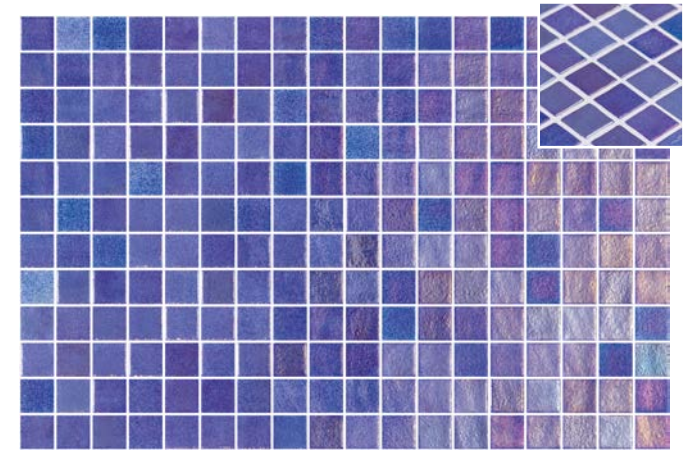

Opalescent Azul Marino 2003633 | 300