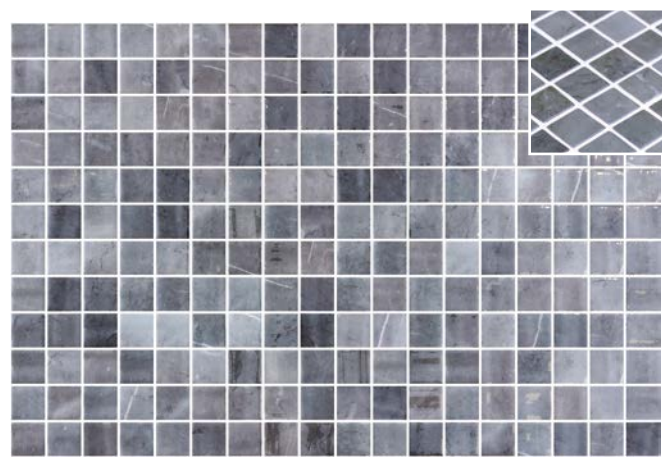

Private Villa | Natureglass White & Black Matte.

*Tips for coloured grouting of Matte & Seda finish products.

25x25 mm - 1"x1"
P7
m²
1

Vanguard

Arrecife Iridis Grey 2003511 | 330

Dasha 2005915 | 300

Nordic Stone 2004318 | 270