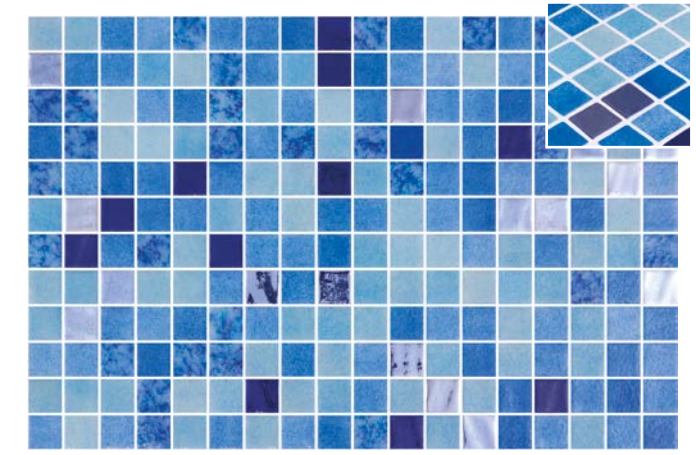

Iridescent Colour Blends

Mistral 2001308 | 230