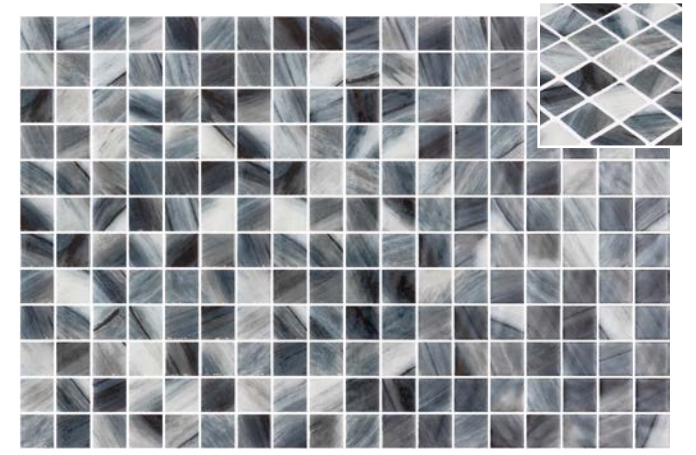

Private Villa | Natureglass White & Black Matte.

*Tips for coloured grouting of Matte & Seda finish products.

25x25 mm - 1"x1"
P7
m²
1

Vanguard

Arrecife Iridis Grey 2003511 | 330

Dasha 2005915 | 300

Nordic Stone 2004318 | 270