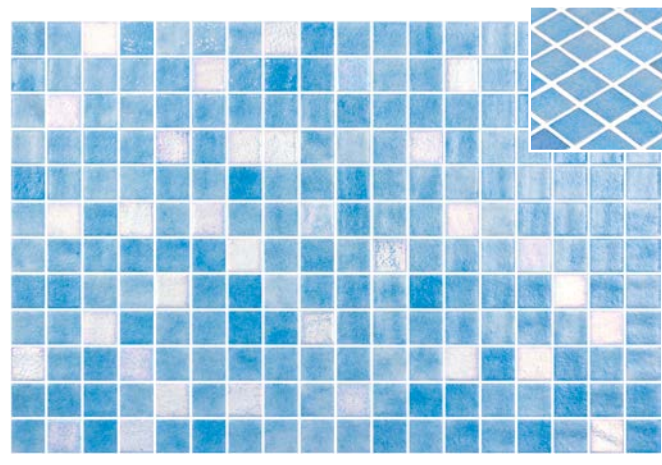

Opalite Azul Celeste 2004331 | 270