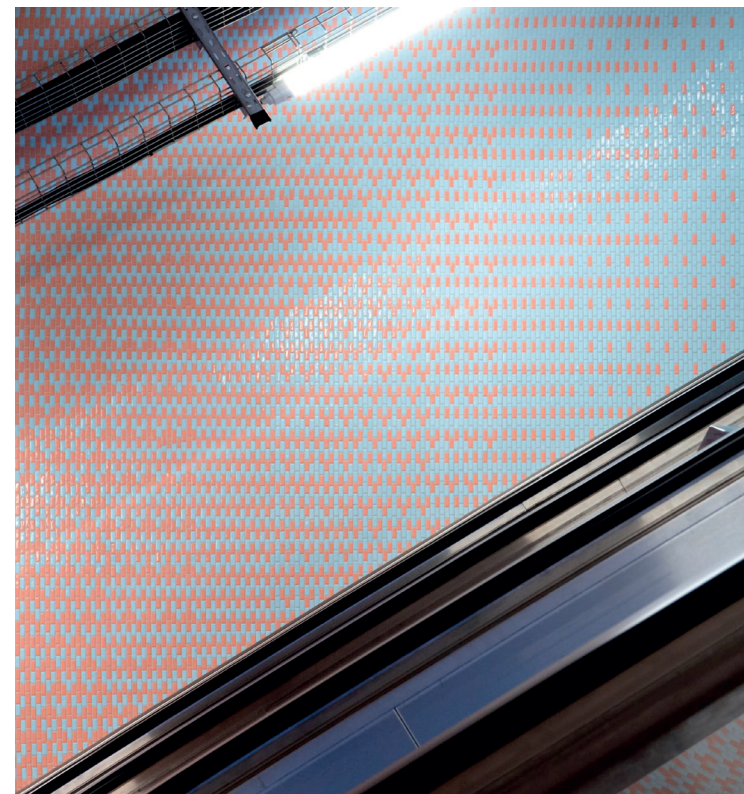

ONIX®

Chez ONIX nous faisons réalité les créations les plus audacieuses, en personnalisant des espaces et proposant des solutions sur mesure pour chaque projet.

- Produits personnalisés.
- Dessins personnalisés.
- Patterns personnalisés.
- Pixel Art
- Impression digitale.
- Mosaique artistique.