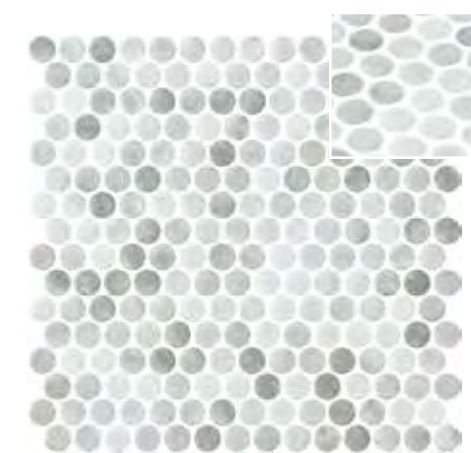

ONIX®

Penny Shabby

ø 19 mm - 0,74"

P9

m²

1

Private Villa | Penny Stoneglass Gold.

Penny Shabby

DCOF
C3 / R11

*Penny Shabby Green Matte
2006217 | 440

*Penny Shabby Terra Matte
2006218 | 440

*Penny Shabby Grey Matte
2006216 | 440

Penny Stoneglass

MOHS 9
A2 / R9

Penny Stoneglass Gold
2005017 | 440

*Tips for coloured grouting of Matte & Seda finish products | Check page 165.