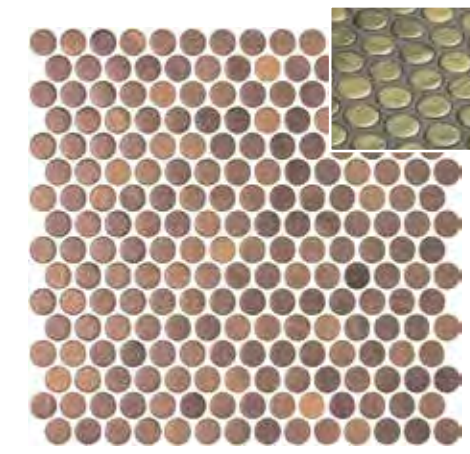

DCOF
C3 / R11

*Penny Shabby Green Matte
2006217 | 440

*Penny Shabby Terra Matte
2006218 | 440

*Penny Shabby Grey Matte
2006216 | 440

Penny Stoneglass

MOHS 9
A2 / R9

Penny Stoneglass Gold
2005017 | 440

*Tips for coloured grouting of Matte & Seda finish products | Check page 165.