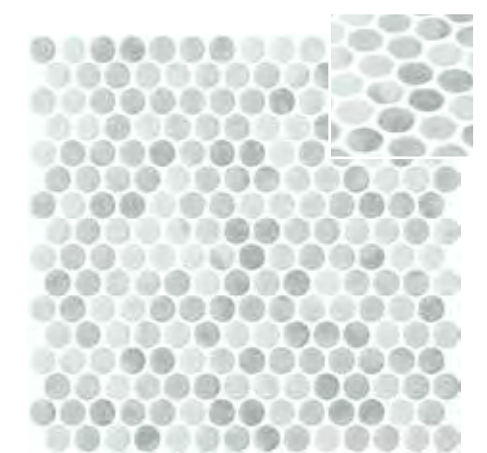

ONIX®

Penny Shabby

ø 19 mm - 0,74"

P9

m²

1

Private Villa | Penny Stoneglass Gold.

Penny Shabby

DCOF
C3 / R11

*Penny Shabby Green Matte
2006217 | 440

*Penny Shabby Terra Matte
2006218 | 440

*Penny Shabby Grey Matte
2006216 | 440

Penny Stoneglass

MOHS 9
A2 / R9

Penny Stoneglass Gold
2005017 | 440

*Tips for coloured grouting of Matte & Seda finish products | Check page 165.