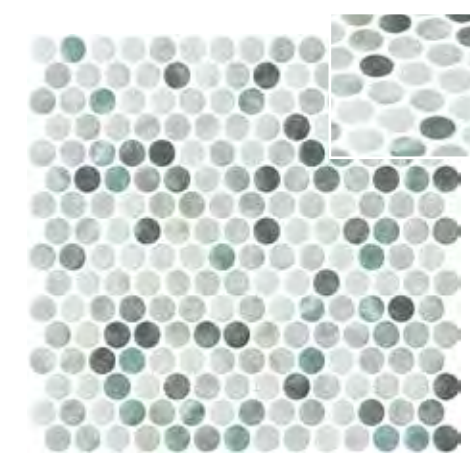

ONIX®

Penny Shabby

ø 19 mm - 0,74"

P9

m²

1

Private Villa | Penny Stoneglass Gold.

Penny Shabby

DCOF
C3 / R11

*Penny Shabby Green Matte
2006217 | 440

*Penny Shabby Terra Matte
2006218 | 440

*Penny Shabby Grey Matte
2006216 | 440

Penny Stoneglass

MOHS 9
A2 / R9

Penny Stoneglass Gold
2005017 | 440

*Tips for coloured grouting of Matte & Seda finish products | Check page 165.