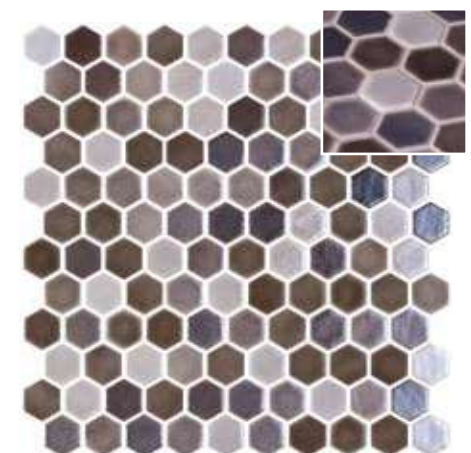

ONIX®

Hexagon Blends

ø 31,75 mm - 1,25"
 P2
 m²

Residential Cultra, Northern Ireland | Hex Blend Taupe.

Hexagon Blends

Hex Stoneglass Opalo Black
2002906 | 424

Hex Blend Black
2002919 | 427

Hex Stoneglass Opalo Grey
2002908 | 422

Hex Blend Tan
2002922 | 452

Hex Blend Taupe
2002920 | 427

Hexagon Blends

Hex Blend Cloud
2002923 | 427

Hex Blend Metal Carrara
2002941 | 424

Hex Blend Cotton
2003853 | 459

Hex Blend Fossil
2003854 | 459

Hex Stoneglass Opalo White
2002907 | 422

Private Villa | Hex Blend Fossil.

onixmosaico.com