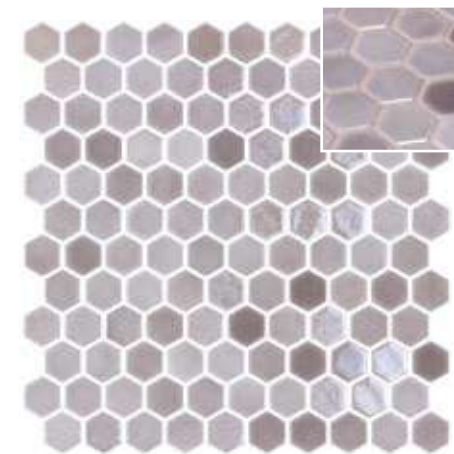

ONIX®

Hexagon Blends

ø 31,75 mm - 1,25"
 P2
 m²

Residential Cultra, Northern Ireland | Hex Blend Taupe.

Hexagon Blends

Hex Stoneglass Opalo Black
2002906 | 424

Hex Blend Black
2002919 | 427

Hex Stoneglass Opalo Grey
2002908 | 422

Hex Blend Tan
2002922 | 452

Hex Blend Taupe
2002920 | 427

Hexagon Blends

Hex Blend Cloud
2002923 | 427

Hex Blend Metal Carrara
2002941 | 424

Hex Blend Cotton
2003853 | 459

Hex Blend Fossil
2003854 | 459

Hex Stoneglass Opalo White
2002907 | 422

Private Villa | Hex Blend Fossil.

onixmosaico.com