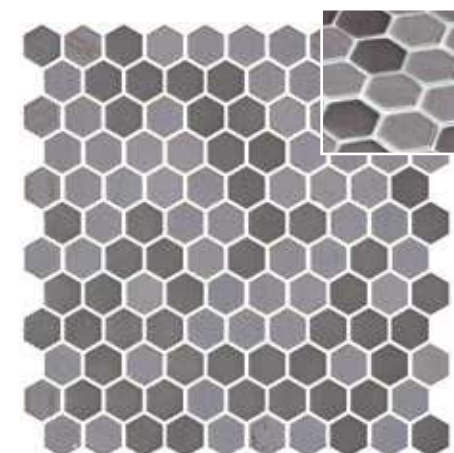

ONIX®

Hexagon Blends

ø 31,75 mm - 1,25"
 P2
 m²

Residential Cultra, Northern Ireland | Hex Blend Taupe.

Hexagon Blends

Hex Stoneglass Opalo Black
2002906 | 424

Hex Blend Black
2002919 | 427

Hex Stoneglass Opalo Grey
2002908 | 422

Hex Blend Tan
2002922 | 452

Hex Blend Taupe
2002920 | 427

Hexagon Blends

Hex Blend Cloud
2002923 | 427

Hex Blend Metal Carrara
2002941 | 424

Hex Blend Cotton
2003853 | 459

Hex Blend Fossil
2003854 | 459

Hex Stoneglass Opalo White
2002907 | 422

Private Villa | Hex Blend Fossil.

onixmosaico.com