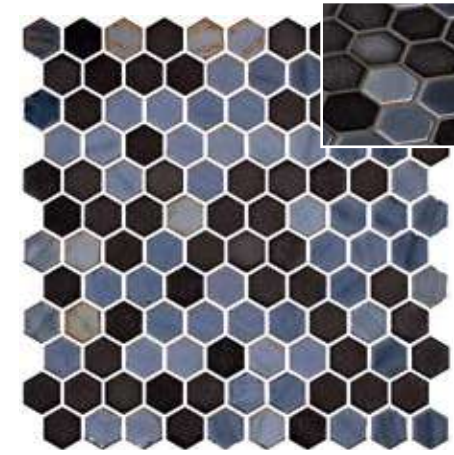

ONIX®

Hexagon Blends

ø 31,75 mm - 1,25"
 P2
 m²

Residential Cultra, Northern Ireland | Hex Blend Taupe.

Hexagon Blends

Hex Stoneglass Opalo Black
2002906 | 424

Hex Blend Black
2002919 | 427

Hex Stoneglass Opalo Grey
2002908 | 422

Hex Blend Tan
2002922 | 452

Hex Blend Taupe
2002920 | 427

Hexagon Blends

Hex Blend Cloud
2002923 | 427

Hex Blend Metal Carrara
2002941 | 424

Hex Blend Cotton
2003853 | 459

Hex Blend Fossil
2003854 | 459

Hex Stoneglass Opalo White
2002907 | 422

Private Villa | Hex Blend Fossil.

onixmosaico.com