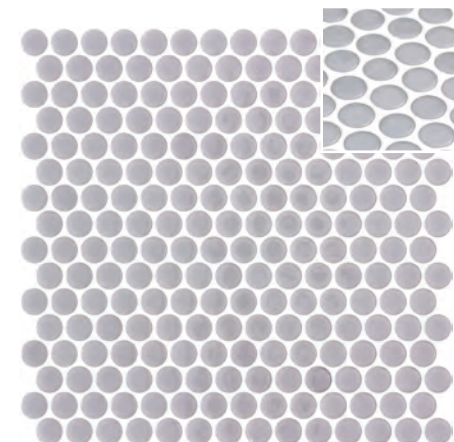

ONIX®

shiny

Penny

ø 19 mm - 0,74"
 P9
 m²
 1

Penny Shiny

Penny Black Shiny
2005009 | 371

Penny Taupe Shiny
2005013 | 371

Penny Dark Grey Shiny
2005010 | 371

Penny Bone Shiny
2005714 | 371

Penny Smooth Grey Shiny
2005011 | 371

Penny White Shiny
2005014 | 371

Private Villa | Penny Taupe Shiny.