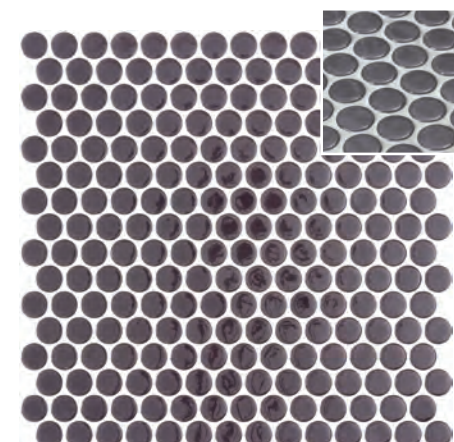

ONIX®

shiny

Penny

ø 19 mm - 0,74"
 P9
 m²
 1

Penny Shiny

Penny Black Shiny
2005009 | 371

Penny Taupe Shiny
2005013 | 371

Penny Dark Grey Shiny
2005010 | 371

Penny Bone Shiny
2005714 | 371

Penny Smooth Grey Shiny
2005011 | 371

Penny White Shiny
2005014 | 371

Private Villa | Penny Taupe Shiny.