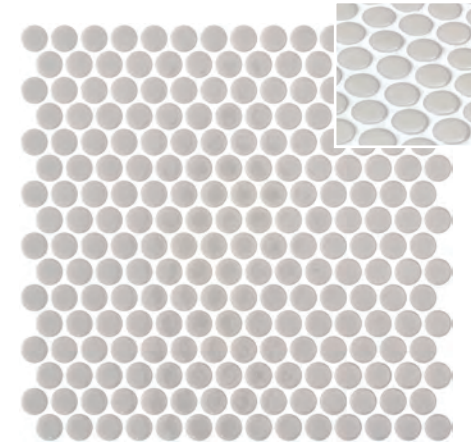

ONIX®

shiny

Penny

ø 19 mm - 0,74"
 P9
 m²
 1

Penny Shiny

Penny Black Shiny
2005009 | 371

Penny Taupe Shiny
2005013 | 371

Penny Dark Grey Shiny
2005010 | 371

Penny Bone Shiny
2005714 | 371

Penny Smooth Grey Shiny
2005011 | 371

Penny White Shiny
2005014 | 371

Private Villa | Penny Taupe Shiny.