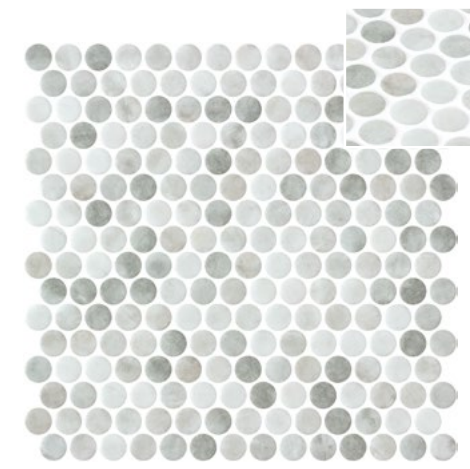

ONIX

Penny Shabby

Penny Shabby Green Matte
2006217 | 440

Penny Shabby Terra Matte
2006218 | 440

Penny Shabby Grey Matte
2006216 | 440

sizes available

Penta	Square	Hex XL	Hex	Penny
•		•		•

m² P9 Ø19 mm - 0,74"

Hex XL Shabby

Hex XL Shabby Green Matte
2006197 | 459

Hex XL Shabby Terra Matte
2006198 | 459

Hex XL Shabby Grey Matte
2006196 | 459

sizes available

Penta	Square	Hex XL	Hex	Penny
•	•	•	•	•

Penta Shabby

sizes available

Penta	Square	Hex XL	Hex	Penny
•		•		•

	m ²		P3	50x50 mm - 2"x2"
---	----------------	---	----	------------------

Penta Shabby Grey Matte
2006161 | 422

Penta Shabby Terra Matte
2006176 | 422