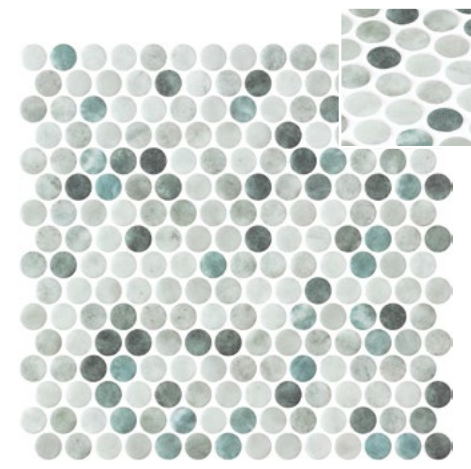

ONIX

Penny Shabby

Penny Shabby Green Matte
2006217 | 440

Penny Shabby Terra Matte
2006218 | 440

Penny Shabby Grey Matte
2006216 | 440

sizes available

Penta	Square	Hex XL	Hex	Penny
•		•		•

m² P9 Ø19 mm - 0,74"

Hex XL Shabby

Hex XL Shabby Green Matte
2006197 | 459

Hex XL Shabby Terra Matte
2006198 | 459

Hex XL Shabby Grey Matte
2006196 | 459

sizes available

Penta	Square	Hex XL	Hex	Penny
•	•	•	•	•

Penta Shabby

sizes available

Penta	Square	Hex XL	Hex	Penny
•		•		•

	m ²		P3	50x50 mm - 2"x2"
---	----------------	---	----	------------------

Penta Shabby Grey Matte
2006161 | 422

Penta Shabby Terra Matte
2006176 | 422