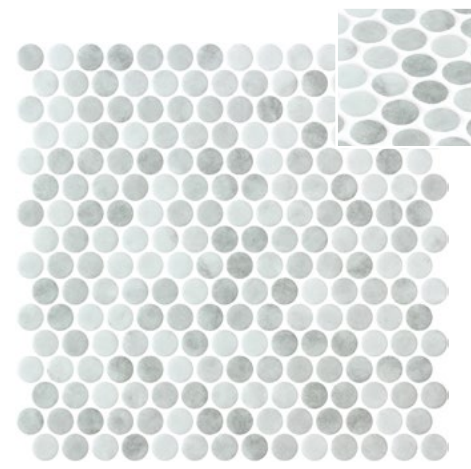

ONIX

Penny Shabby

Penny Shabby Green Matte
2006217 | 440

Penny Shabby Terra Matte
2006218 | 440

Penny Shabby Grey Matte
2006216 | 440

sizes available

Penta	Square	Hex XL	Hex	Penny
•		•		•

m² P9 Ø19 mm - 0,74"

Hex XL Shabby

Hex XL Shabby Green Matte
2006197 | 459

Hex XL Shabby Terra Matte
2006198 | 459

Hex XL Shabby Grey Matte
2006196 | 459

sizes available

Penta	Square	Hex XL	Hex	Penny
•	•	•	•	•

Penta Shabby

sizes available

Penta	Square	Hex XL	Hex	Penny
•		•		•

	m ²		P3	50x50 mm - 2"x2"
---	----------------	---	----	------------------

Penta Shabby Grey Matte
2006161 | 422

Penta Shabby Terra Matte
2006176 | 422